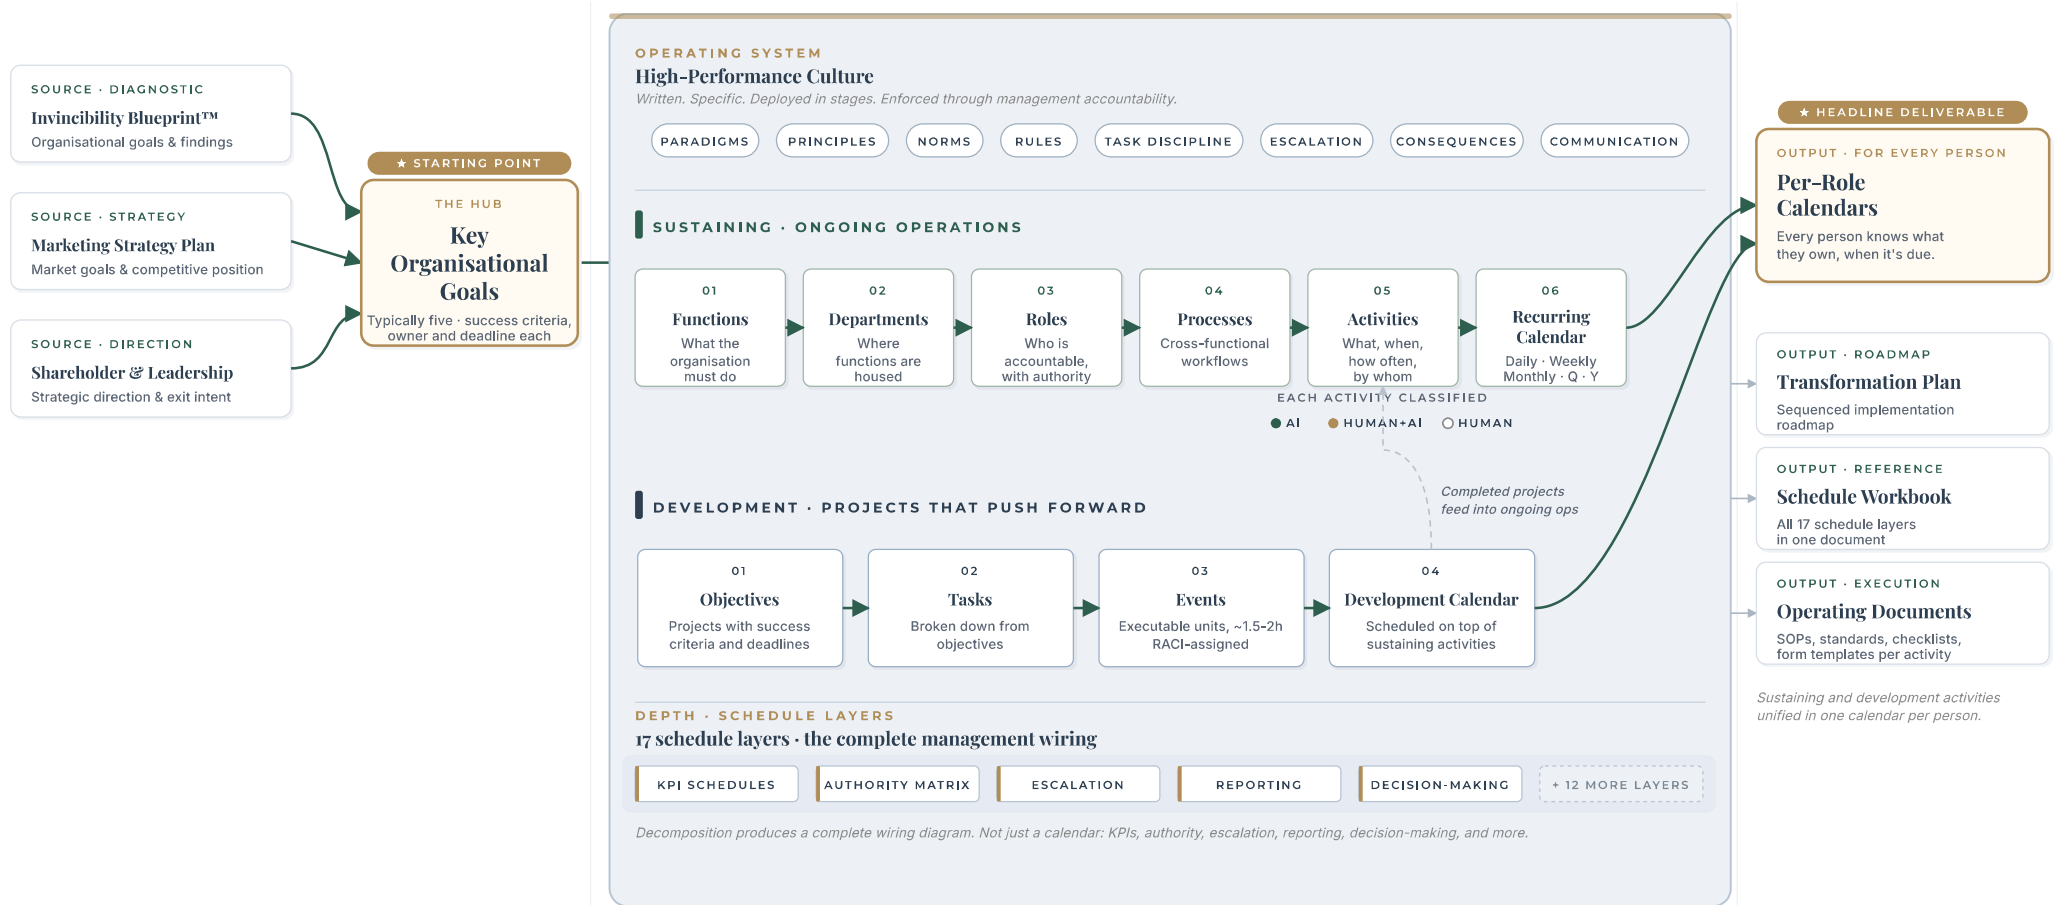

INPUTS
Goals from diagnostics

THE BUILD
Decomposition inside the operating system

OUTPUTS
Documented & deployed

LEGEND → Primary flow → Whole-build outputs → Return loop · projects into ops □ Fulcrum / headline deliverable □ Operating System wrapper